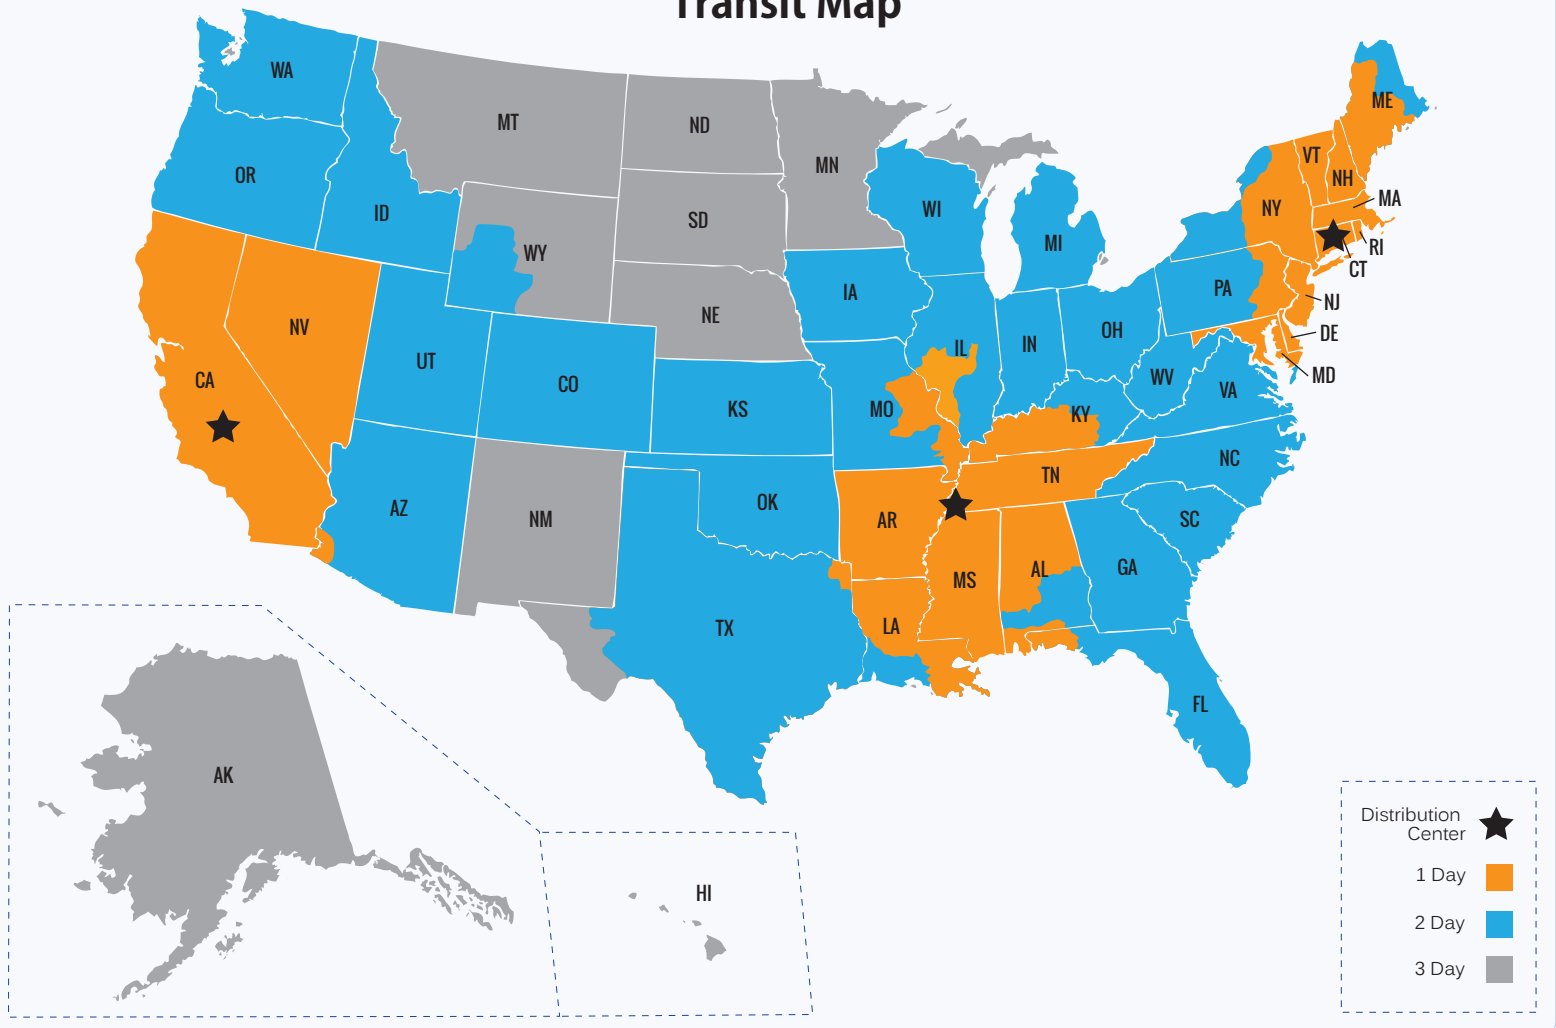

### ★ **Open Late**

We are open from 8AM - 8PM EST. Our extended hours allow us to accommodate customers on the east coast, west coast, and everywhere in between. We are always here when you need us.

# Transit Map

## Distribution Centers

Middletown, CT  
Memphis, TN  
Fresno, CA